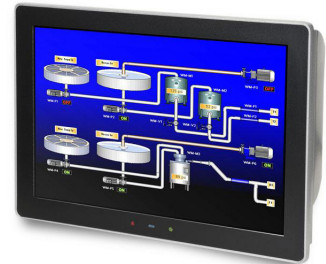

BRANOM

INSTRUMENT CO.

Est. 1947

MEASURE. TEST. AUTOMATE.

Automation

Flow

Gas
Analytics

Level

Signal Conditioners,
Electronic Trips, Camille Bauer
Transducers, Power Monitors

Level Switches, Relays,
Barriers, Flow Sensors, Pressure
Transducers, Level Indicators,
Transmitters, Warrick Liquid Level
Controls, Float Switches