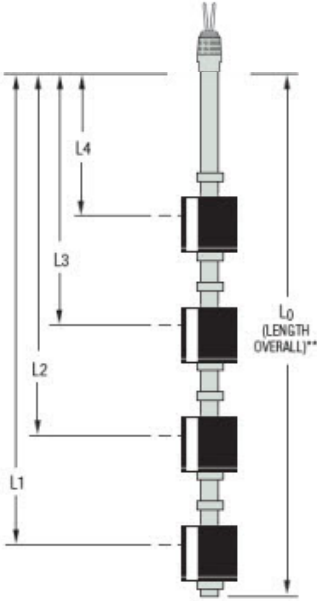

LEVEL SWITCHES

Part No. W1073742
 Unit Price
 Lead Time 45-55
 (Business Days)

Technical Specifications	
Series:	Standard LS-800
Specific Gravity:	1
Max. Pressure:	10
Stem Length:	36" - 60"
Stem Construction:	Tubing (for units < 72")
Operating Temp.:	100
Stem Material:	316 Stainless Steel
Mounting Type:	(1) 1/2" NPT
Switch Type:	SPST, 20VA
Wiring Group:	Group 2 - Independent Return
Number of Levels:	4
Electrical Connection:	Leadwire
Float Material:	Buna N
Float Type:	Buna N (10558)
Media Type:	Water
Float Stops:	Grip Rings

Ordering Information	
Part Number:	W1073742
List Price:	-
Lead Time:	5 Business Days
Min. Order Quantity:	1
Shipping Weight:	10.43 lbs.
Model Description:	LS-800-1-SS-BN-SPST-020-GR2-4

Dimensional Specifications	
L4:	30.5" NO
L3:	33.5" NO
L2:	38.5" NO
L1:	41.5" NC
L0:	43.500"
Lead Length:	24"