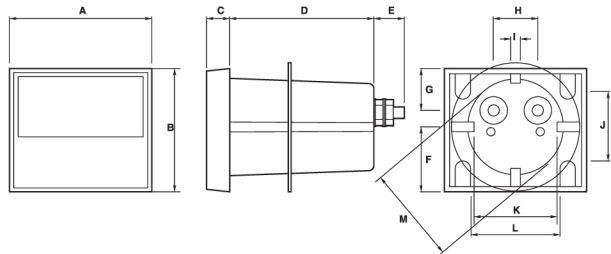

Dimensions

Elapsed Time Meters

| | A | B | C | D | E | F | G | H | I | J | K | L | M |
|----|------|------|------|------|------|------|------|------|------|------|------|------|------|
| in | 1.84 | 1.59 | 0.34 | 1.75 | 0.51 | 0.86 | 0.24 | 0.51 | 0.16 | 1.08 | 1.08 | 1.18 | 1.18 |
| mm | 46.8 | 40.4 | 8.6 | 44.3 | 13 | 21.9 | 6 | 13 | 4.1 | 27.5 | 27.5 | 30 | 30 |

Panel cut-out

| | A | B | C | D | E |
|----|------|------|------|------|------|
| in | 1.2 | 0.57 | 0.25 | 1.09 | 0.15 |
| mm | 30.5 | 14.5 | 6.4 | 27.8 | 3.9 |

Elapsed Time Meter

Product Codes

| Input | Scale | Catalogue No. |
|---------------------|----------|------------------|
| 110/130V A.C., 50Hz | 99999.99 | 549-155A-PNC5-ZH |
| 110/130V A.C., 60Hz | 99999.99 | 549-156A-PNC6-ZH |
| 200/250V A.C., 50Hz | 99999.99 | 549-155A-RNC5-ZH |
| 200/250V A.C., 60Hz | 99999.99 | 549-156A-RNC6-ZH |
| 6V D.C., D.C. | 99999.99 | 549-151A-LWZH |
| 12V D.C., D.C. | 99999.99 | 549-151A-MUZH |