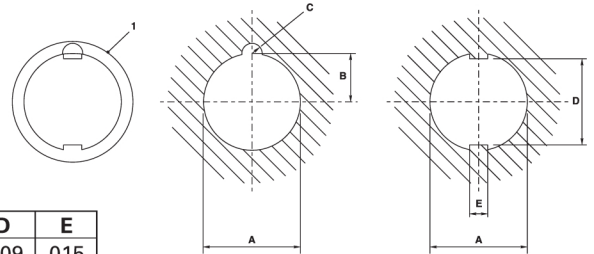

Compact panel meters designed to fit standard 17/32" switch knock outs.

Specification

| | |
|------------------------|---|
| Enclosure Code: | IP42 (IEC 529) |
| System Frequencies: | Elapsed Time Meter: 50 or 60Hz |
| System Voltage: | Elapsed Time Meter: 110/130V A.C., 200/250V A.C., 6 or 12V D.C. |
| Scale: | Angle: 90 degrees. Length: 1 inch (26mm) |
| Operating Temperature: | -10°C to +55°C (15 to 130°F). |
| Bezel Window: | Toughened glass |
| Fixing on Panel: | Simple clamp fixing |
| Approvals: | EMC and LVD, ABS American Bureau of Shipping |

Dimensions

Elapsed Time Meters

| | A | B | C | D | E | F | G | H | I | J | K | L | M |
|----|------|------|------|------|------|------|------|------|------|------|------|------|------|
| in | 1.84 | 1.59 | 0.34 | 1.75 | 0.51 | 0.86 | 0.24 | 0.51 | 0.16 | 1.08 | 1.08 | 1.18 | 1.18 |
| mm | 46.8 | 40.4 | 8.6 | 44.3 | 13 | 21.9 | 6 | 13 | 4.1 | 27.5 | 27.5 | 30 | 30 |

Panel cut-out

| | A | B | C | D | E |
|----|------|------|------|------|------|
| in | 1.2 | 0.57 | 0.25 | 1.09 | 0.15 |
| mm | 30.5 | 14.5 | 6.4 | 27.8 | 3.9 |

Elapsed Time Meter

Product Codes

| Input | Scale | Catalogue No. |
|---------------------|----------|------------------|
| 110/130V A.C., 50Hz | 99999.99 | 549-155A-PNC5-ZH |
| 110/130V A.C., 60Hz | 99999.99 | 549-156A-PNC6-ZH |
| 200/250V A.C., 50Hz | 99999.99 | 549-155A-RNC5-ZH |
| 200/250V A.C., 60Hz | 99999.99 | 549-156A-RNC6-ZH |
| 6V D.C., D.C. | 99999.99 | 549-151A-LWZH |
| 12V D.C., D.C. | 99999.99 | 549-151A-MUZH |