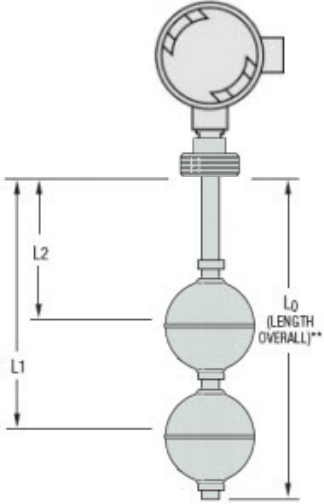

**LEVEL SWITCHES**

Part No. W1065128  
 Unit Price \$927.00  
 Lead Time 15  
 (Business Days)

Technical Specifications	
<b>Series:</b>	Standard LS-800
<b>Specific Gravity:</b>	1
<b>Max. Pressure:</b>	60
<b>Stem Length:</b>	1.5" - 36"
<b>Stem Construction:</b>	Tubing (for units < 72")
<b>Operating Temp.:</b>	70
<b>Stem Material:</b>	316 Stainless Steel
<b>Mounting Type:</b>	(3) 2" NPT
<b>Switch Type:</b>	SPST, 20VA
<b>Wiring Group:</b>	Group 1 - Common Return
<b>Number of Levels:</b>	2
<b>Electrical Connection:</b>	Nema 4 Junction Box
<b>Float Material:</b>	316 Stainless Steel
<b>Float Type:</b>	316 SS (14569)
<b>Media Type:</b>	Water
<b>Float Stops:</b>	Grip Rings

Ordering Information	
<b>Part Number:</b>	W1065128
<b>List Price:</b>	\$927.00
<b>Lead Time:</b>	15 Business Days
<b>Min. Order Quantity:</b>	1
<b>Shipping Weight:</b>	9.86 lbs.
<b>Model Description:</b>	LS-800-3-SS-SS-SPST-020-GR1-2

Dimensional Specifications	
<b>L2:</b>	6" NC
<b>L1:</b>	18" NC
<b>L0:</b>	20.000"